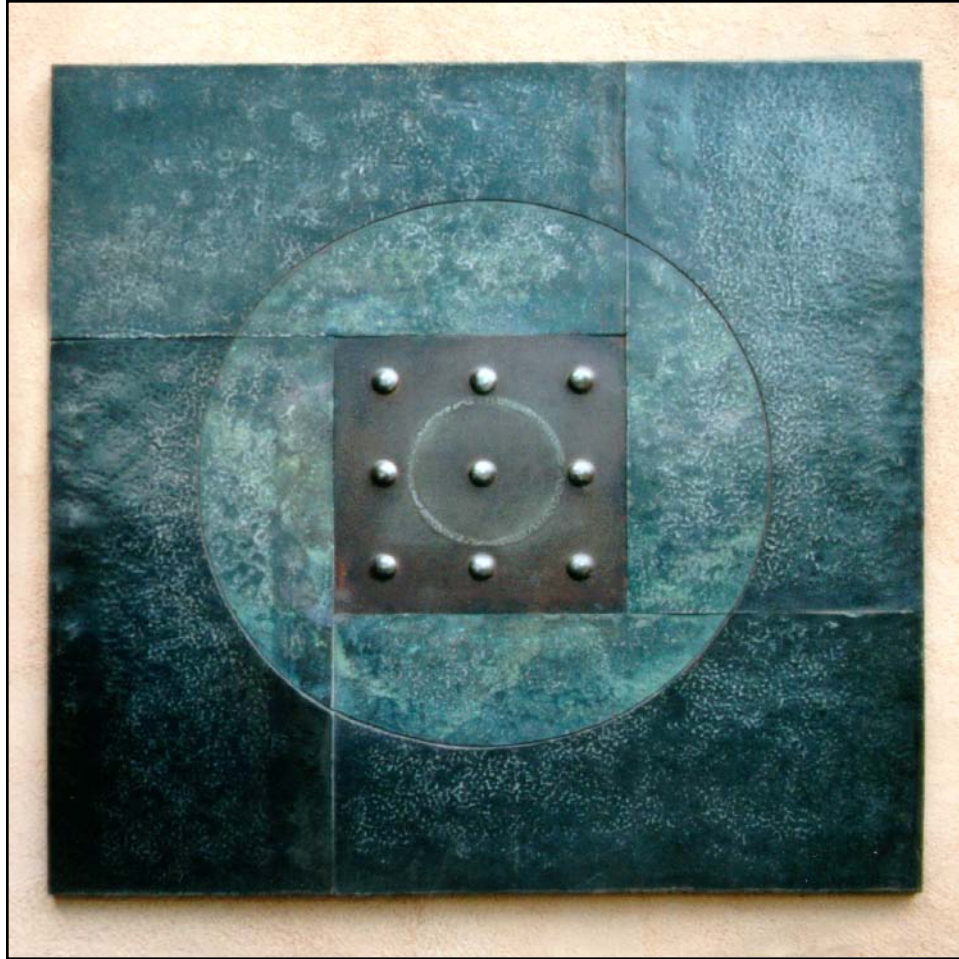

ALEXANDER BROWN
PORTFOLIO

CONSTELLATION DREAMBOX
26" X 23" X 10" STEEL

PI STONE
61" X 26" x 18" STEEL / STONE

PI DISK #1
36" STEEL

DREAMTEMPLE II
72" X 52" X 28" STEEL / STONE

ZEN BLOSSOM
30" x 36" STEEL

ZEN COIN
36" STEEL

CLOUD TEMPLE ZEN COIN SERIES
36" STEEL

PRAYER BOX
5' X 3' STEEL

TEMPLE GRID CLOUD NINE
34" x 34" STEEL

AXIOM
59" X 24" X 20" STEEL

ZEN COIN NINE ONE
36" STEEL

WINDOW ROCK
82" x 48" x 48" STEEL / STONE

KACHINA KUNDALINI
5' X 3' X 3' STEEL

SHIBUI TEMPLE GRID
36" X 36" X 3" STEEL

Four-One
14" x 14" 14" STEEL

THE PRAYER BOX
78" x 36" x 36" STEEL

THE TWO STONES
5' X 4' X 4' STEEL

ZEN COIN CLOUD MOUNTAIN
36" STEEL

FOUR ONE SHIBUI
4' X 4' X 68" STEEL

DREAM TEMPLE I
50" X 34" X 24" STEEL AND STONE

ZEN COIN I
36"
STEEL

TWO / ONE
17" X 12 " X 6" STEEL

ZEN COIN II
36" STEEL

EGYPTIAN MEMORY
5' X 3' X 3' STEEL AND STONE

PI DISK #7
36" STEEL

VOLUTION
5' X 22" X 23" STEEL / STONE