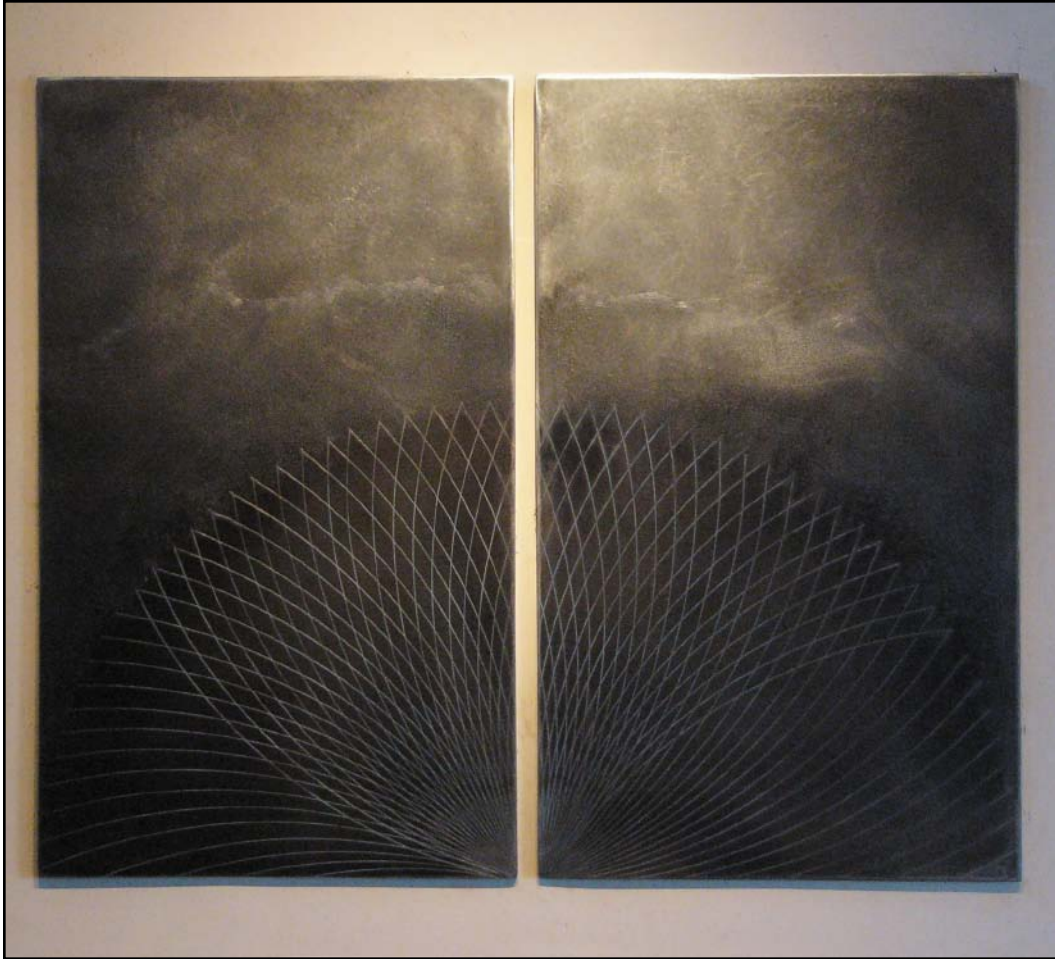

ALEXANDER BROWN
PORTFOLIO

CONSTELLATION DREAMBOX
26" X 23" X 10" STEEL

PI STONE
61" X 26" x 18" STEEL / STONE

PI DISK #1
36" STEEL

DREAMTEMPLE II
72" X 52" X 28" STEEL / STONE

ZEN BLOSSOM
30" x 36" STEEL

ZEN COIN
36" STEEL

CLOUD TEMPLE ZEN COIN SERIES
36" STEEL

PRAYER BOX
5' X 3' STEEL

TEMPLE GRID CLOUD NINE
34" x 34" STEEL

AXIOM
59" X 24" X 20" STEEL

ZEN COIN NINE ONE
36" STEEL

WINDOW ROCK
82" x 48" x 48" STEEL / STONE

KACHINA KUNDALINI
5' X 3' X 3' STEEL

SHIBUI TEMPLE GRID
36" X 36" X 3" STEEL

Four-One
14" x 14" 14" STEEL

THE PRAYER BOX
78" x 36" x 36" STEEL

THE TWO STONES
5' X 4' X 4' STEEL

ZEN COIN CLOUD MOUNTAIN
36" STEEL

FOUR ONE SHIBUI
4' X 4' X 68" STEEL

DREAM TEMPLE I
50" X 34" X 24" STEEL AND STONE

ZEN COIN I
36"
STEEL

TWO / ONE
17" X 12 " X 6" STEEL

ZEN COIN II
36" STEEL

EGYPTIAN MEMORY
5' X 3' X 3' STEEL AND STONE

PI DISK #7
36" STEEL

VOLUTION
5' X 22" X 23" STEEL / STONE