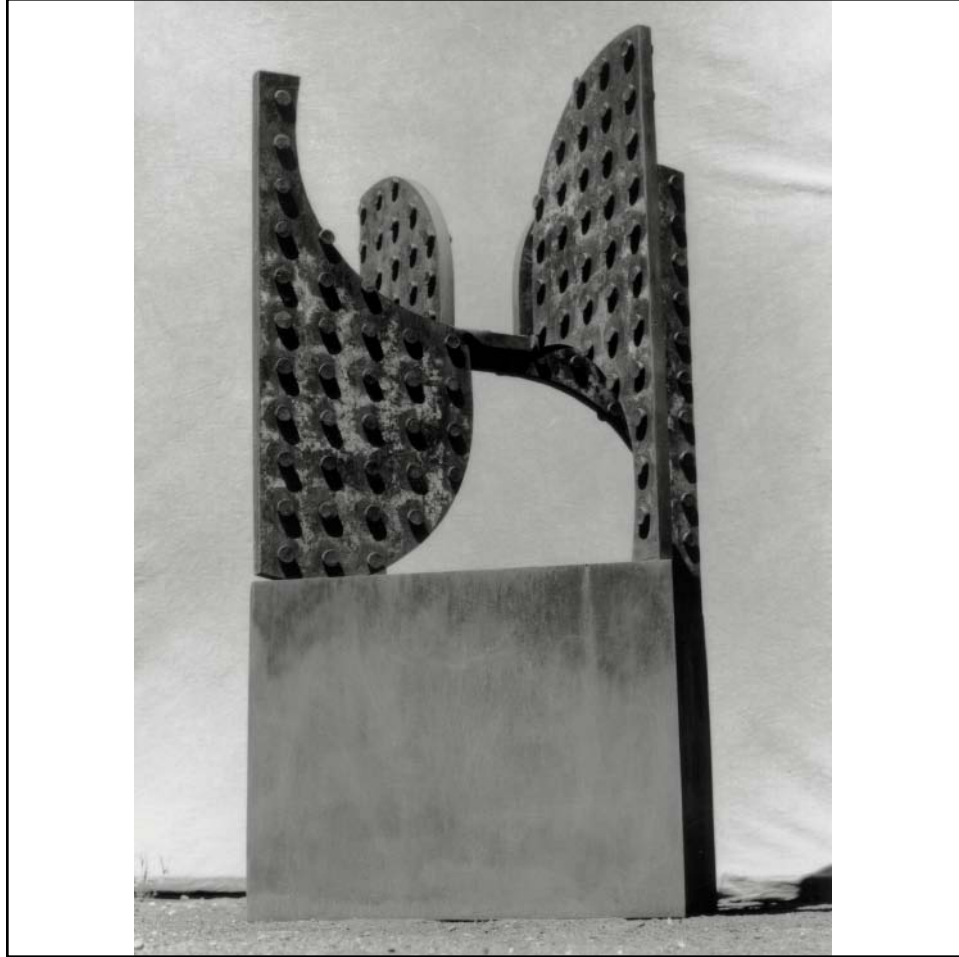

SHIBUI TEMPLE GRID
36" X 36" X 3" STEEL

Four-One
14" x 14" 14" STEEL

THE PRAYER BOX
78" x 36" x 36" STEEL

THE TWO STONES
5' X 4' X 4' STEEL

ZEN COIN CLOUD MOUNTAIN
36" STEEL

FOUR ONE SHIBUI
4' X 4' X 68" STEEL

DREAM TEMPLE I
50" X 34" X 24" STEEL AND STONE

ZEN COIN I
36"
STEEL

TWO / ONE
17" X 12 " X 6" STEEL

ZEN COIN II
36" STEEL

EGYPTIAN MEMORY
5' X 3' X 3' STEEL AND STONE

PI DISK #7
36" STEEL

VOLUTION
5' X 22" X 23" STEEL / STONE