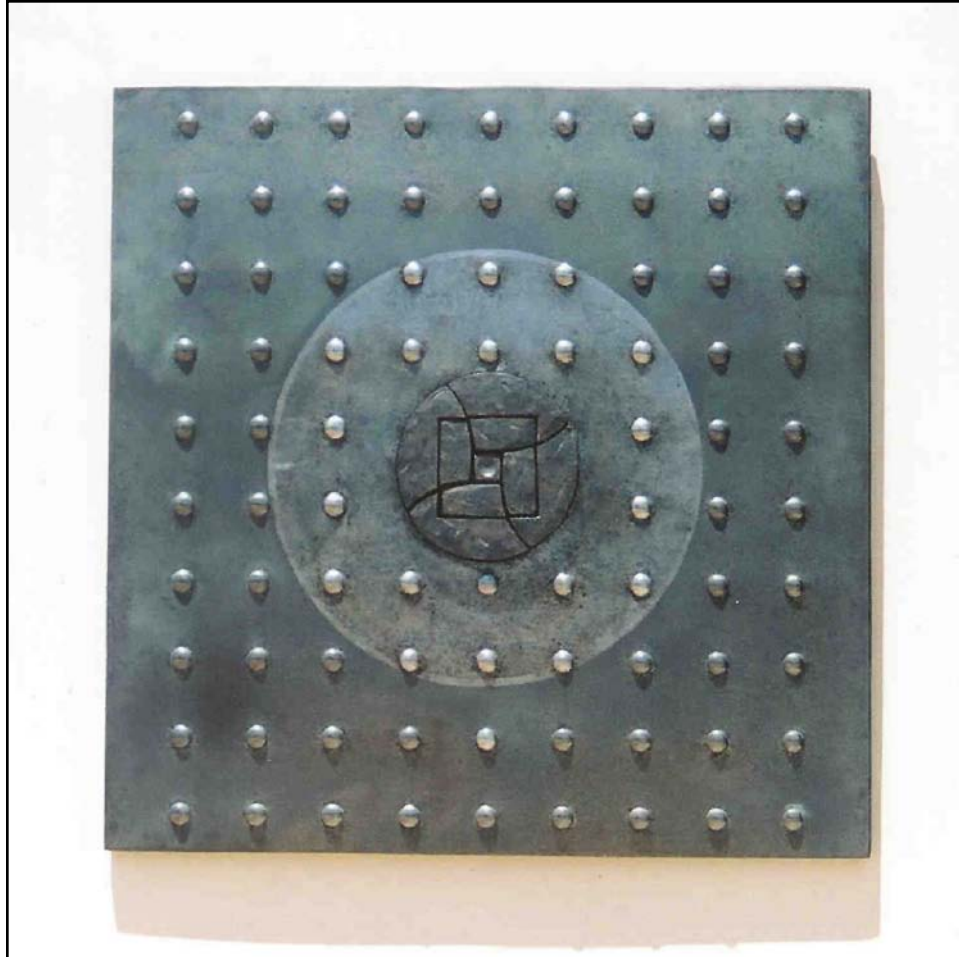

CLOUD TEMPLE ZEN COIN SERIES
36" STEEL

PRAYER BOX
5' X 3' STEEL

TEMPLE GRID CLOUD NINE
34" x 34" STEEL

AXIOM
59" X 24" X 20" STEEL

ZEN COIN NINE ONE
36" STEEL

WINDOW ROCK
82" x 48" x 48" STEEL / STONE

KACHINA KUNDALINI
5' X 3' X 3' STEEL

SHIBUI TEMPLE GRID
36" X 36" X 3" STEEL

Four-One
14" x 14" 14" STEEL

THE PRAYER BOX
78" x 36" x 36" STEEL

THE TWO STONES
5' X 4' X 4' STEEL

ZEN COIN CLOUD MOUNTAIN
36" STEEL

FOUR ONE SHIBUI
4' X 4' X 68" STEEL